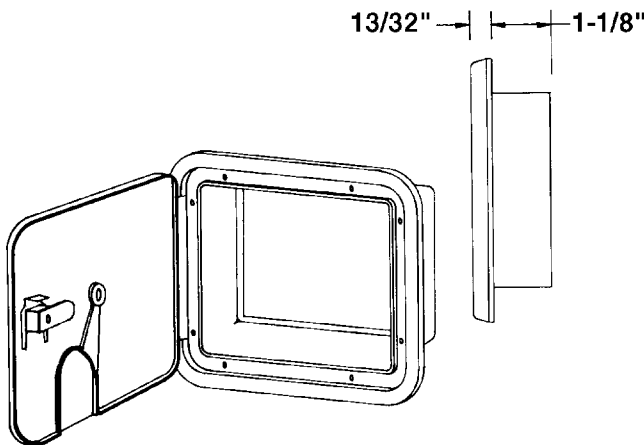

EU610 - NONLOCKING

CRV #
 NLA
114367
96945

CABLE HATCH BEIGE 7 X 7
 CABLE HATCH COL WH 7 X 7 - NLA
 SLIDER TAB ONLY COL WH

CABLE HATCHES

POWER CORD HATCH
 ROUGH OPENING: 6" W X 4-3/4" H
 OUTER FRAME: 7-1/2" X 6-1/2" H

CRV #261816 CW #L7131
CRV #448777 PW #L7132 - NLA

PLASTIC THUMB LATCH ONLY
CRV #485863

50 AMP POWER CORD HATCH
 CUTOUT: 6-3/8W X 6-7/8H
 OUTSIDE: 8W X 8-1/2H

CRV #424467 CW #22141
CRV #389075 GRAY #22134
CRV #447389 PW #22132

CRV #387742 CW #370-1
CRV #2062155 PW #370-2
CRV #399774 GRAY #370-4

POWER CORD HATCH
 CUTOUT: 5-7/8WX4-3/4H OUTSIDE: 7-5/8WX6-1/2H

CRV #317625 CW #53C31 - NLA
CRV #431765 GRAY #E7134
CRV #445175 PW #E7132
 (IDENTICAL TO 356399)

ROUND HATCH W/O BACK
 CUTOUT: 3-1/2 DIA.
 OUTSIDE: 4-1/2 DIA.

CRV #418442 COL WH. V #370B-1
CRV #442516 POLAR WH. V #370B-2