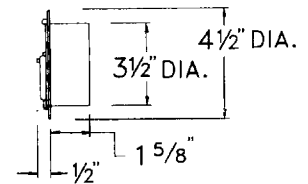

EU610 - NONLOCKING

CRV #
 NLA
114367
96945

CABLE HATCH BEIGE 7 X 7
 CABLE HATCH COL WH 7 X 7 - NLA
 SLIDER TAB ONLY COL WH

CABLE HATCHES

POWER CORD HATCH
 ROUGH OPENING: 6" W X 4-3/4" H
 OUTER FRAME: 7-1/2" X 6-1/2" H

CRV #261816 CW #L7131
CRV #448777 PW #L7132 - NLA

PLASTIC THUMB LATCH ONLY
CRV #485863

50 AMP POWER CORD HATCH
 CUTOUT: 6-3/8W X 6-7/8H
 OUTSIDE: 8W X 8-1/2H

CRV #424467 CW #22141
CRV #389075 GRAY #22134
CRV #447389 PW #22132

CRV #387742 CW #370-1
CRV #2062155 PW #370-2
CRV #399774 GRAY #370-4

POWER CORD HATCH
 CUTOUT: 5-7/8WX4-3/4H OUTSIDE: 7-5/8WX6-1/2H

CRV #317625 CW #53C31 - NLA
CRV #431765 GRAY #E7134
CRV #445175 PW #E7132
 (IDENTICAL TO 356399)

ROUND HATCH W/O BACK
 CUTOUT: 3-1/2 DIA.
 OUTSIDE: 4-1/2 DIA.

CRV #418442 COL WH. V #370B-1
CRV #442516 POLAR WH. V #370B-2