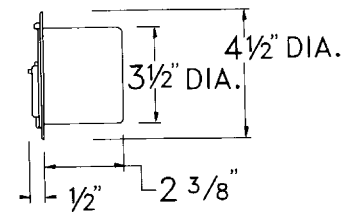

EU610 - NONLOCKING

CRV #
 NLA
114367
96945

CABLE HATCH BEIGE 7 X 7
 CABLE HATCH COL WH 7 X 7 - NLA
 SLIDER TAB ONLY COL WH

CABLE HATCHES

POWER CORD HATCH
 ROUGH OPENING: 6" W X 4-3/4" H
 OUTER FRAME: 7-1/2" X 6-1/2" H

CRV #261816 CW #L7131
CRV #448777 PW #L7132 - NLA

PLASTIC THUMB LATCH ONLY
CRV #485863

50 AMP POWER CORD HATCH
 CUTOUT: 6-3/8W X 6-7/8H
 OUTSIDE: 8W X 8-1/2H

CRV #424467 CW #22141
CRV #389075 GRAY #22134
CRV #447389 PW #22132

CRV #387742 CW #370-1
CRV #2062155 PW #370-2
CRV #399774 GRAY #370-4

POWER CORD HATCH
 CUTOUT: 5-7/8WX4-3/4H OUTSIDE: 7-5/8WX6-1/2H

CRV #317625 CW #53C31 - NLA
CRV #431765 GRAY #E7134
CRV #445175 PW #E7132
 (IDENTICAL TO 356399)

ROUND HATCH W/O BACK
 CUTOUT: 3-1/2 DIA.
 OUTSIDE: 4-1/2 DIA.

CRV #418442 COL WH. V #370B-1
CRV #442516 POLAR WH. V #370B-2