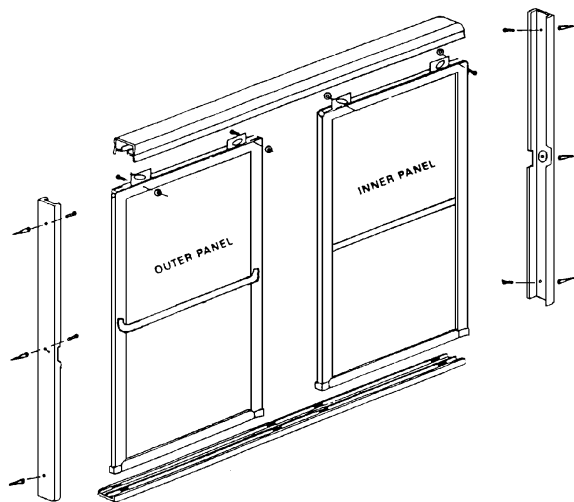

31-3/4" X 66" CRV #451000

ITEM	CRV #	DESCRIPTION	VEND #
A		DAM STRIP	31
B		PIVOT JAMB	30
C		PIVOT PLATES	796
D		PIVOT JAMB INSTALLATION SCREWS	8112
E		PIVOT BOLTS	*1428B
F		EXPANDER JAMB	36
G		STRIKE JAMB	151
H		MAGNETIC STRIPS	98-41
I		DIE CAST HANDLE	8149
I		DIE CAST HANDLE W/STUD	8153
J		DRIP RAIL	34
K		DAM STRIP SCREW	634
L	678867	BOTTOM PIVOT BUSHING	18712A
M		HEX NUT	*1428N
N		EXPANDER JAM SCREW	834P
O		PIVOT PLATE SCREWS	834F
P		STRIKE ADJUSTMENT SCREWS	638
P		DRIP RAIL SCREWS	638
Q		TOP AND BOTTOM DOOR FRAME	*20
R		SIDE DOOR FRAME	*18
S		DOOR ASSEMBLY SCREWS	*81
T		PLASTIC SCREW ANCHORS	1329
U		DRIP CAP PLUG	DC P2
V	689973	DOOR SWEEP	C 171 G
W		DOOR GLAZING VINYL	*C 170 G
X		PIVOT BOLT WASHERS	*1428W
Z		PIVOT JAMB VINYL	C 1814
ZZ		DOOR HANDLE SCREWS	832

BY PASS TUB DOORS

40" X 58" CRV #447172

45" X 58" CRV #447173

ITEM	CRV #	DESCRIPTION	VEND #
A		BOTTOM TRACK ("W" TRACK)	9
AA		BOTTOM TRACK (STAY CLEAN TRACK)	490
B		SIDE JAMB	1
C		HEADER	53
D		DOOR CORNER GUIDES	1104
DD		DOOR GUIDE (STAY CLEAN)	1101
F		FORMED TOWEL BARS	2
G		RUBBER BUMPER	5168
H		SIDE JAMB INSTALLATION SCREWS	834P
I		PLASTIC ANCHORS	1329
J		ROLLER BRACKET	*38
K	714301	ROLLERS	PN193
L		ROLLER SCREWS	832
M		BOTTOM AND TOP DOOR FRAME	*55
N		DOOR SIDE FRAMES	*54
O		GLAZING VINYL	*C169G
P		PANEL ASSEMBLY SCREWS	*834
Q		TOWEL BAR SCREWS	634