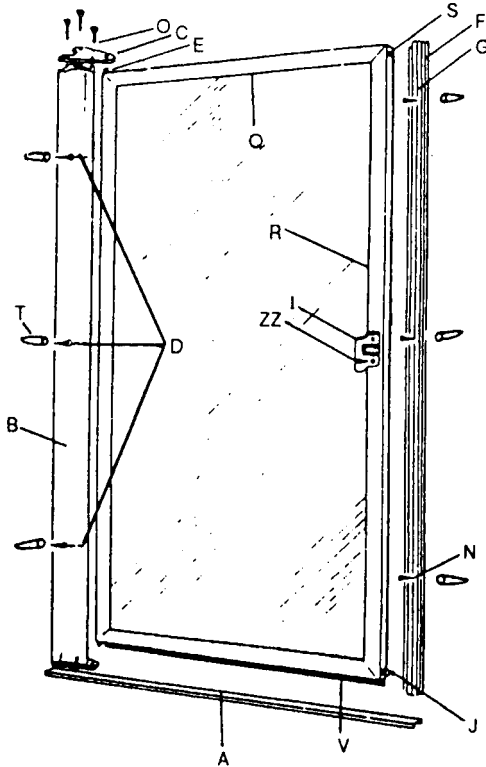

TUB SURROUNDS

VIEW THRU LEFT WALL

VIEW THRU RIGHT WALL

CRV #	A	B	C	D	E
386953	72"	31-3/4"	24"	24"	PARCHMENT
412995	66"	30"	25"	ONE PIECE	P/W
412998	62"	36"	23-1/2"	23-1/2"	PARCHMENT
412999	62"	40"	23-1/2"	23-1/2"	PARCHMENT
419722	56"	32"	23-3/4"	23-3/4"	P/W
454466	72"	34-3/4"	26"	26"	P/W

CRV #337024 W 1/4" L 3/4" COLONIAL WHITE

TUB SURROUND MOLDING
 1-1/8" (PER 8 FT. PIECE)
 CRV #337180-WHITE
 CRV #938005-CW

SCREW SNAP BUTTON - IVORY
 SCREW SNAP BASE

CRV #382536
 CRV #361778

PIVOT SHOWER DOOR

31-3/4" X 66" CRV #451000

ITEM	CRV #	DESCRIPTION	VEND #
A		DAM STRIP	31
B		PIVOT JAMB	30
C		PIVOT PLATES	796
D		PIVOT JAMB INSTALLATION SCREWS	8112
E		PIVOT BOLTS	*1428B
F		EXPANDER JAMB	36
G		STRIKE JAMB	151
H		MAGNETIC STRIPS	98-41
I		DIE CAST HANDLE	8149
I		DIE CAST HANDLE W/STUD	8153
J		DRIP RAIL	34
K		DAM STRIP SCREW	634
L	678867	BOTTOM PIVOT BUSHING	18712A
M		HEX NUT	*1428N
N		EXPANDER JAM SCREW	834P
O		PIVOT PLATE SCREWS	834F
P		STRIKE ADJUSTMENT SCREWS	638
P		DRIP RAIL SCREWS	638
Q		TOP AND BOTTOM DOOR FRAME	*20
R		SIDE DOOR FRAME	*18
S		DOOR ASSEMBLY SCREWS	*81
T		PLASTIC SCREW ANCHORS	1329
U		DRIP CAP PLUG	DC P2
V	689973	DOOR SWEEP	C 171 G
W		DOOR GLAZING VINYL	*C 170 G
X		PIVOT BOLT WASHERS	*1428W
Z		PIVOT JAMB VINYL	C 1814
ZZ		DOOR HANDLE SCREWS	832

BY PASS TUB DOORS

40" X 58" CRV #447172

45" X 58" CRV #447173

ITEM	CRV #	DESCRIPTION	VEND #
A		BOTTOM TRACK ("W" TRACK)	9
AA		BOTTOM TRACK (STAY CLEAN TRACK)	490
B		SIDE JAMB	1
C		HEADER	53
D		DOOR CORNER GUIDES	1104
DD		DOOR GUIDE (STAY CLEAN)	1101
F		FORMED TOWEL BARS	2
G		RUBBER BUMPER	5168
H		SIDE JAMB INSTALLATION SCREWS	834P
I		PLASTIC ANCHORS	1329
J		ROLLER BRACKET	*38
K	714301	ROLLERS	PN193
L		ROLLER SCREWS	832
M		BOTTOM AND TOP DOOR FRAME	*55
N		DOOR SIDE FRAMES	*54
O		GLAZING VINYL	*C169G
P		PANEL ASSEMBLY SCREWS	*834
Q		TOWEL BAR SCREWS	634