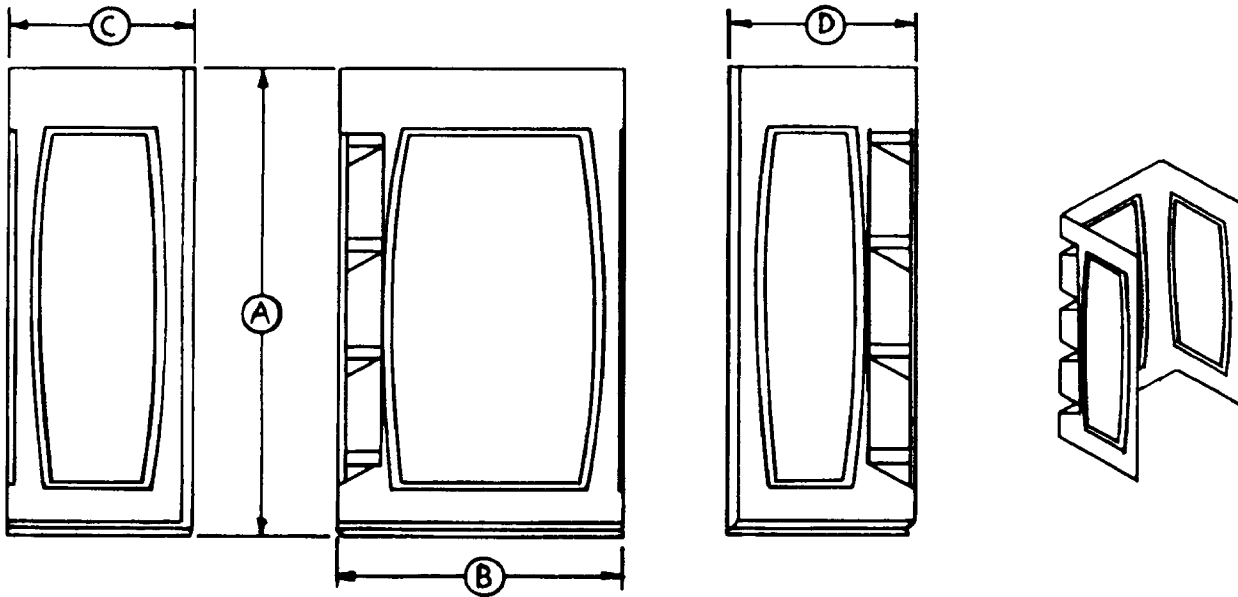

TUB SURROUNDS

VIEW THRU LEFT WALL

VIEW THRU RIGHT WALL

CRV #	A	B	C	D	E
386953	72"	31-3/4"	24"	24"	PARCHMENT
412995	66"	30"	25"	ONE PIECE	P/W
412998	62"	36"	23-1/2"	23-1/2"	PARCHMENT
412999	62"	40"	23-1/2"	23-1/2"	PARCHMENT
419722	56"	32"	23-3/4"	23-3/4"	P/W
454466	72"	34-3/4"	26"	26"	P/W

CRV #337024 W 1/4" L 3/4" COLONIAL WHITE

TUB SURROUND MOLDING
 1-1/8" (PER 8 FT. PIECE)
 CRV #337180-WHITE
 CRV #938005-CW

SCREW SNAP BUTTON - IVORY
 SCREW SNAP BASE

CRV #382536
 CRV #361778

PIVOT SHOWER DOOR