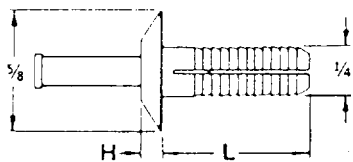

TUB SURROUNDS

VIEW THRU LEFT WALL

VIEW THRU RIGHT WALL

CRV #	A	B	C	D	E
386953	72"	31-3/4"	24"	24"	PARCHMENT
412995	66"	30"	25"	ONE PIECE	P/W
412998	62"	36"	23-1/2"	23-1/2"	PARCHMENT
412999	62"	40"	23-1/2"	23-1/2"	PARCHMENT
419722	56"	32"	23-3/4"	23-3/4"	P/W
454466	72"	34-3/4"	26"	26"	P/W

CRV #337024 W 1/4" L 3/4" COLONIAL WHITE

TUB SURROUND MOLDING
 1-1/8" (PER 8 FT. PIECE)
 CRV #337180-WHITE
 CRV #938005-CW

SCREW SNAP BUTTON - IVORY
 SCREW SNAP BASE

CRV #382536
 CRV #361778

PIVOT SHOWER DOOR