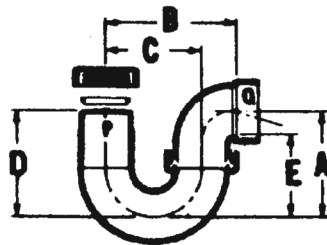

P TRAP CRV #428192

P TRAP CRV #110687

| CRV # | VEND # | SIZE | DESCRIPTION | A | B | C | D | E |
|--------|----------|-------|-------------|-------|-------|-------|-------|-------|
| NLA | T352 AB | 1-1/2 | S X S | 3-3/4 | 5-1/8 | 3-5/8 | 2 | 2-1/2 |
| 110687 | 63-3210E | 1-1/4 | S X S | 3-3/8 | 4-1/8 | 3-1/4 | 2 | --- |
| 428192 | 63-5895N | 1-1/4 | S X S | 3-3/8 | 4-5/8 | 3-3/4 | 1-3/8 | 1-5/8 |

P-TRAPS

| CRV # | VEND # | SIZE | DESCRIPTION | A | B | C | D | E |
|--------|--------|-------|-------------|-------|---|-------|-------|-------|
| 198205 | P806BP | 1-1/2 | SJ X S | 3-7/8 | 5 | 3-1/2 | 3-7/8 | 3-1/4 |

TUB P-TRAP 1-1/4"
1-1/2"

PH08HLBP
P806HLBP

CRV #348799
CRV #250595

ABS-12 1-1/2" X 12" ABS CONTINUOUS WASTE
CRV #111082

#65 T450PP 1-1/2" ADJUSTABLE CONTINUOUS WASTE
CRV #250625

#65 T425PP 1-1/2" X 1-1/4" REDUCING ADJUSTABLE
CONTINUOUS WASTE.
CRV #419233