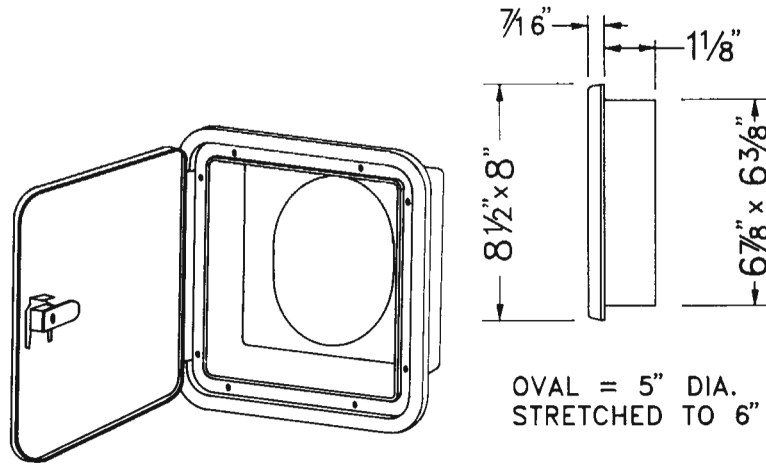

PLASTIC DRAIN COCKS (SPIGOTS)

HIGH IMPACT PLASTIC DRAIN COCKS ARE SUPPLIED IN TWO BASIC DESIGNS. BARBED AND MALE PIPE THREAD WITH AND WITHOUT FLANGE. AVAILABLE IN COLONIAL WHITE.

DRAIN - NIPPLE ASSEMBLY

DRAIN VALVE, BRASS #A-221
CRV #131621

IN-LINE SHUT-OFF VALVE - PLASTIC

CRV #474313 1/2" B X 1/2" B #SQQDV33X
CRV #400926 1/2" B X 1/2" B VSA33B BLK.

DRAIN VALVES

WATER VALVE DOOR W/KEYLOCK
 CUTOUT: 6-3/8"W X 6-7/8"H
 OUTSIDE: 8"W X 8-1/2"H
 #71121 CW **CRV #424331**
 #71122 PW **CRV #445172**